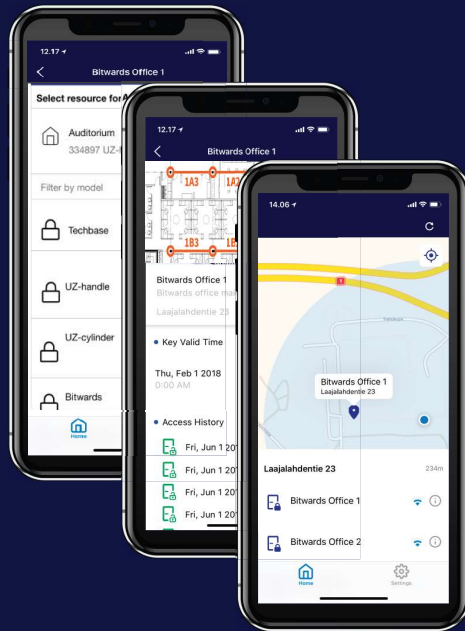

ACCESS SHARING SERVICE

- SHARE OR REVOKE ACCESS RIGHTS TO ANYONE IMMEDIATELY
- MECHANICAL LOCK REKEYING & CHANGING IS HISTORY
- SET ACCESS SCHEDULES FOR SPECIFIC PERIODS
- MONITOR USE OF YOUR ASSETS IN REAL-TIME
- COMMUNICATES TO THE LOCKS AND DEVICES USING BLUETOOTH OR NFC