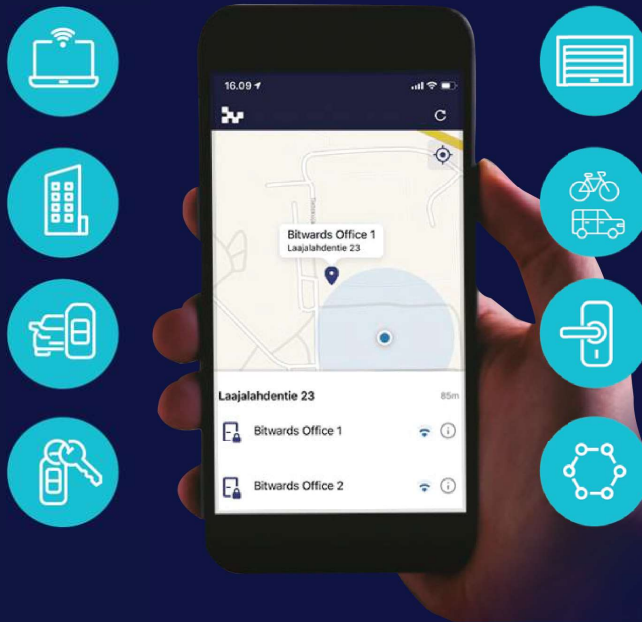

ACCESS MULTIPLE ASSETS WITH A SINGLE SMARTPHONE APP

MANAGE ACCESS ACROSS MULTIPLE APPLICATIONS AREAS

- | COMMERCIAL BUILDINGS | ROOM SPACES |
- | PARKING SPACES | STORAGES | LOGISTICS |
- | MOBILITY | SMART DEVICES | IOT SOLUTIONS |