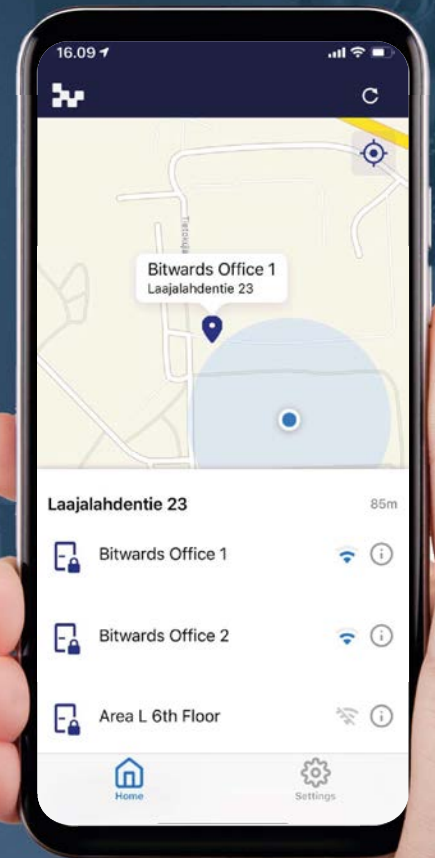

Mobile Access Platform

OFFICES & OTHER
SPACES

STORAGES

PARKING

MOBILITY

IOT

LOGISTICS

Make your assets available

Bitwards Access Platform™ is a cost effective digital access solution that allows to convert conventional spaces and products into a highly scalable services.

The platform offers a mobile access solution by removing the need to distribute and manage physical keys and share access to anyone, anywhere, securely while offering your end-users a superior user experience.

One app for multiple applications

Smart phone turns into a single hub for accessing multiple assets. Avoid hassle with numerous different apps that only work in a single application area.